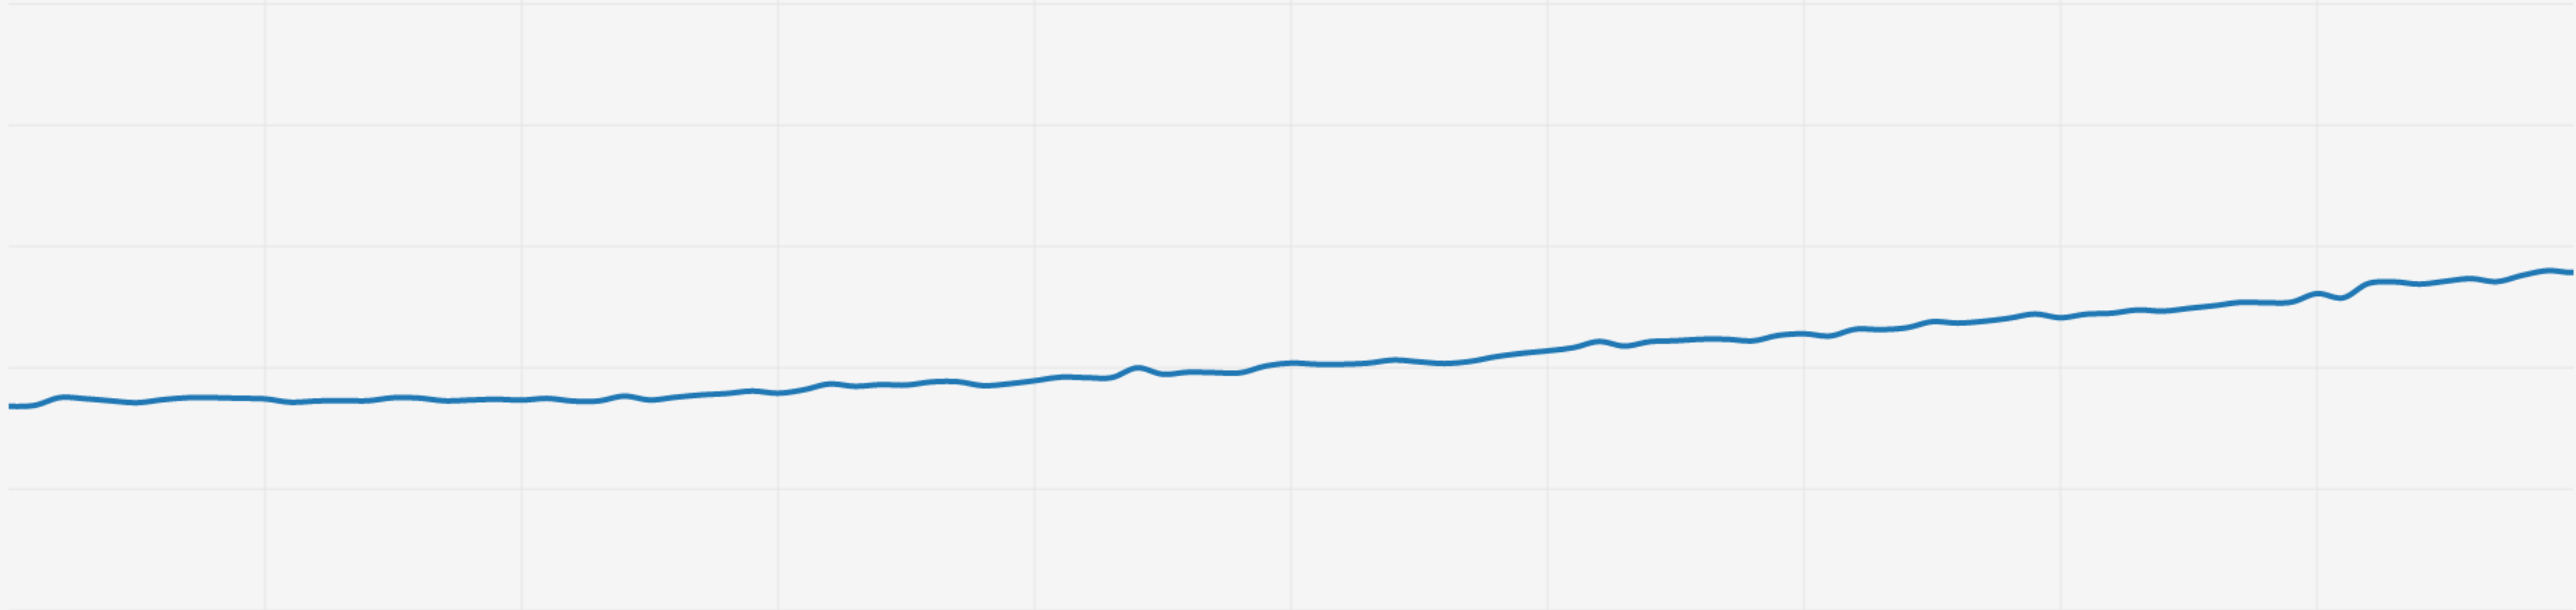

95% Match 2016 1 Season 4K Ultra HD 5.1

When a young boy vanishes, a small town uncovers a mystery involving secret experiments, terrifying supernatural forces and one strange little girl.

Winona Ryder, David Harbour, Matthew Modine
TV Shows, TV Sci-Fi & Fantasy, Teen TV Shows

Popular on Netflix

Recently Watched

11:00 11:10 11:20 11:30 11:40 11:50 12:00 12:10 12:20 12:30 12:40

IMPACT

MS

LATENCY

11:10 11:20 11:30 11:40 11:50 12:00 12:10 12:20 12:30 12:40 12:50

IMPACT