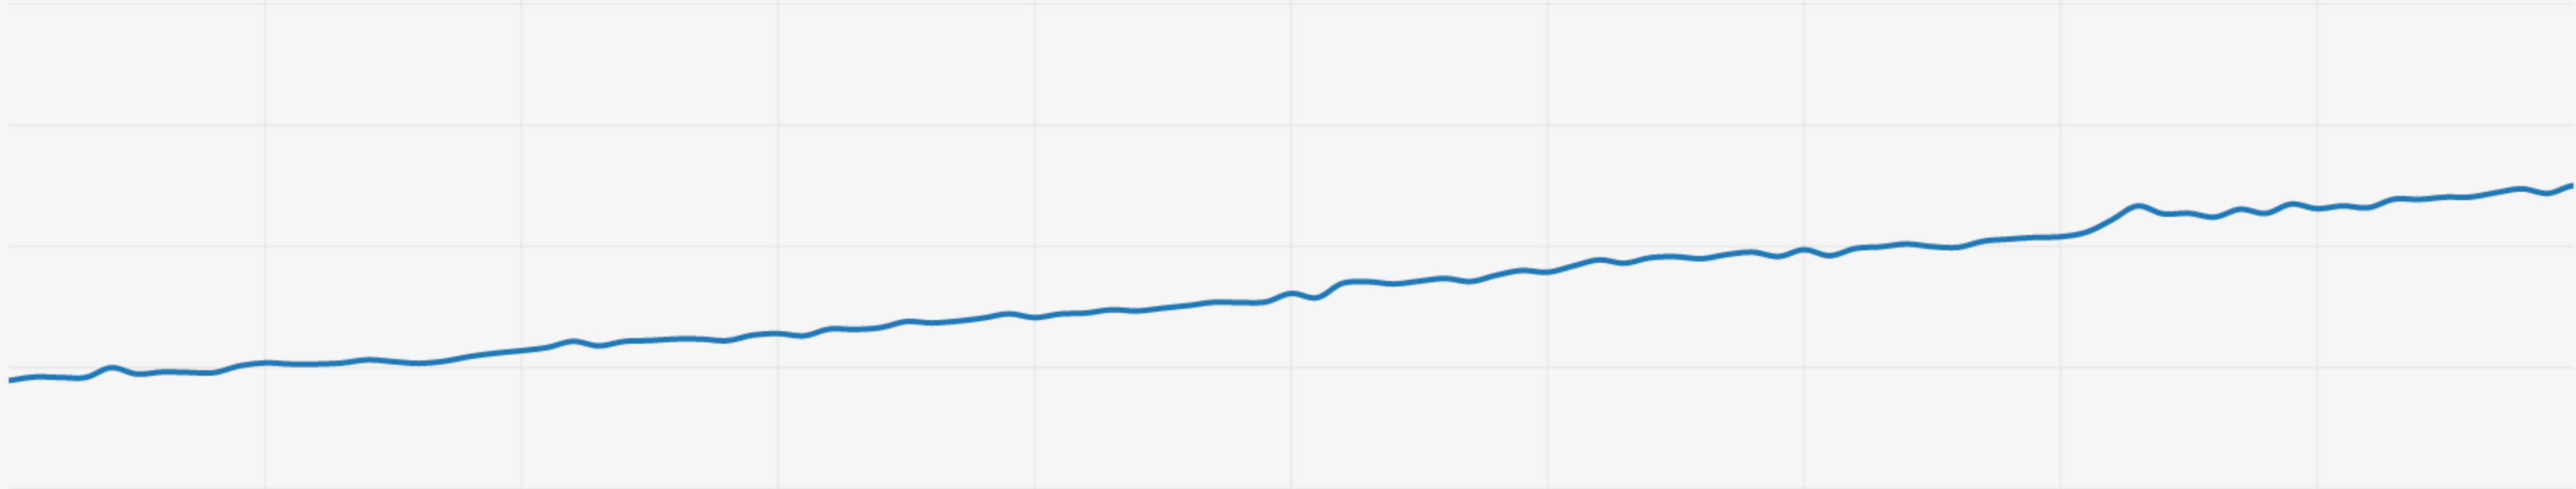

11:40 11:50 12:00 12:10 12:20 12:30 12:40 12:50 13:00 13:10 13:20

IMPACT