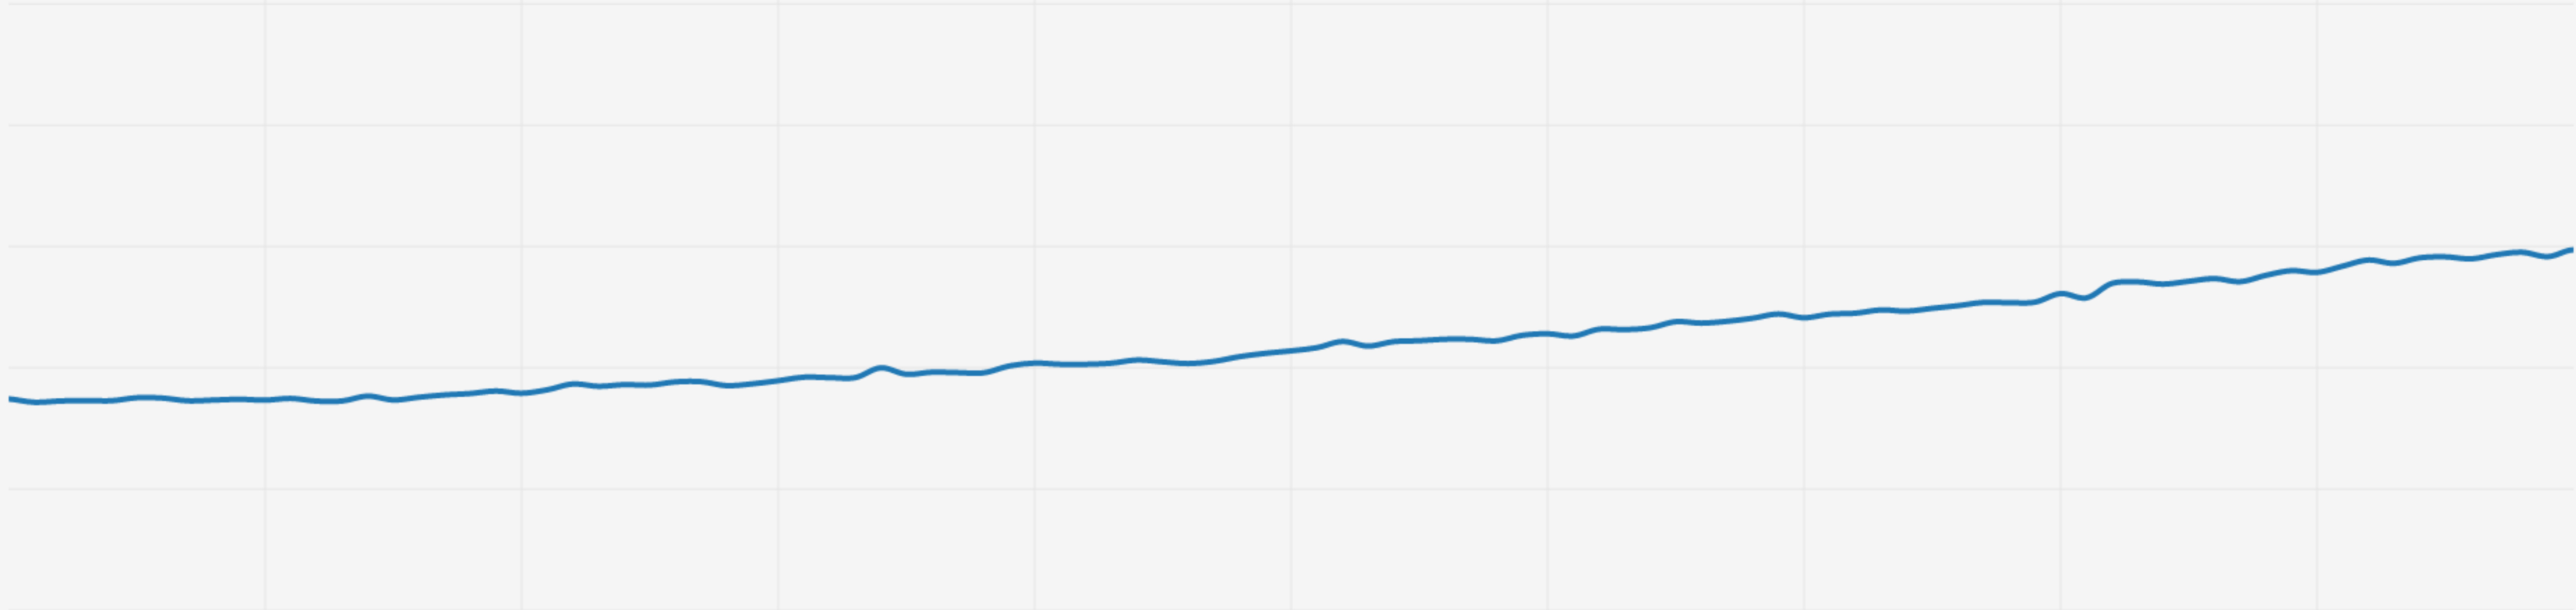

Popular on Netflix

Recently Watched

11:00 11:10 11:20 11:30 11:40 11:50 12:00 12:10 12:20 12:30 12:40

IMPACT

MS

LATENCY

11:10 11:20 11:30 11:40 11:50 12:00 12:10 12:20 12:30 12:40 12:50

IMPACT