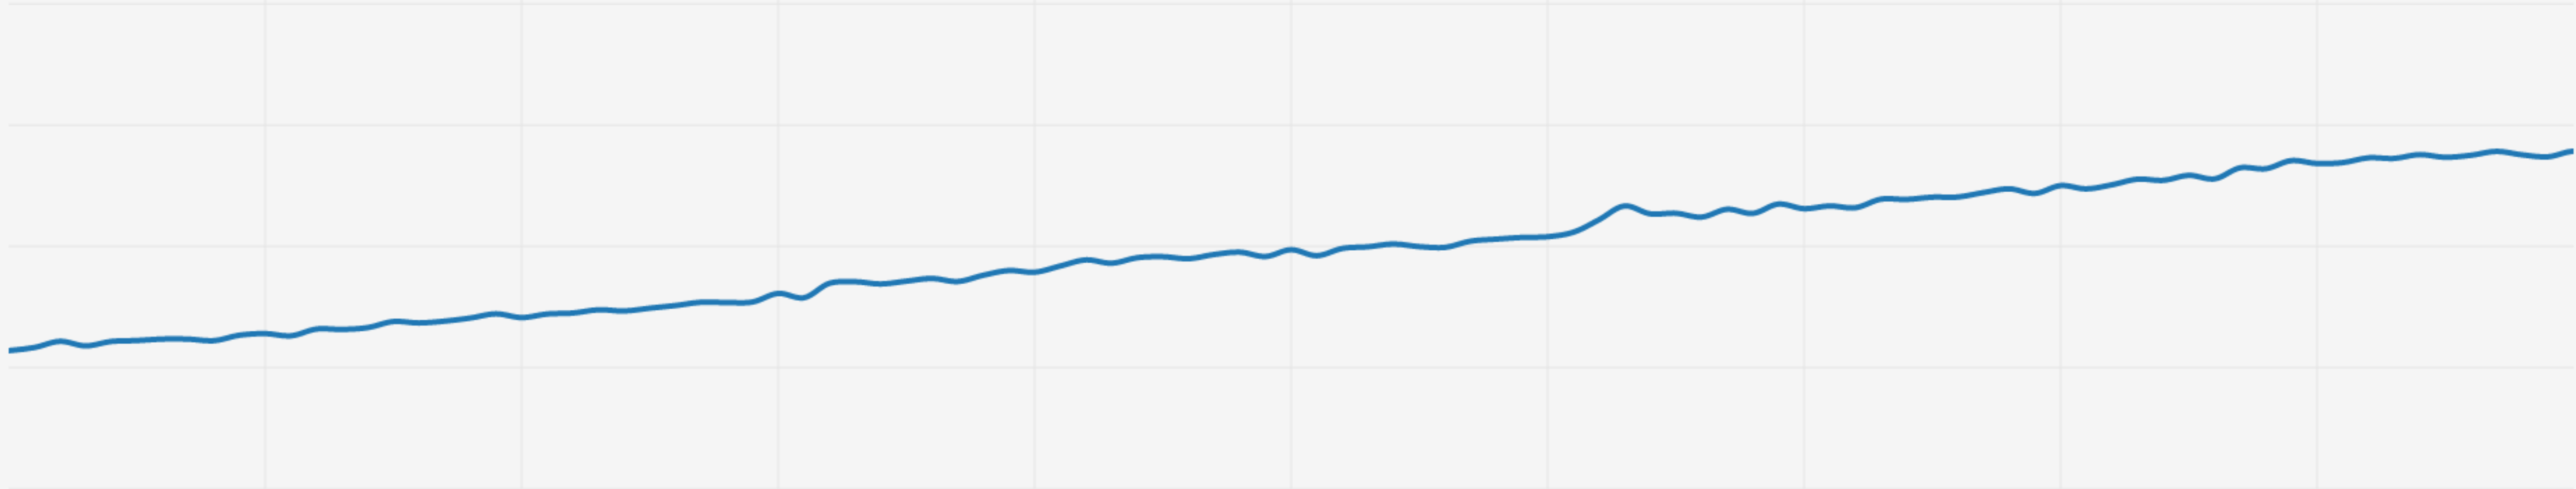

12:00 12:10 12:20 12:30 12:40 12:50 13:00 13:10 13:20 13:30 13:40

50

IMPACT

250

MS

LATENCY