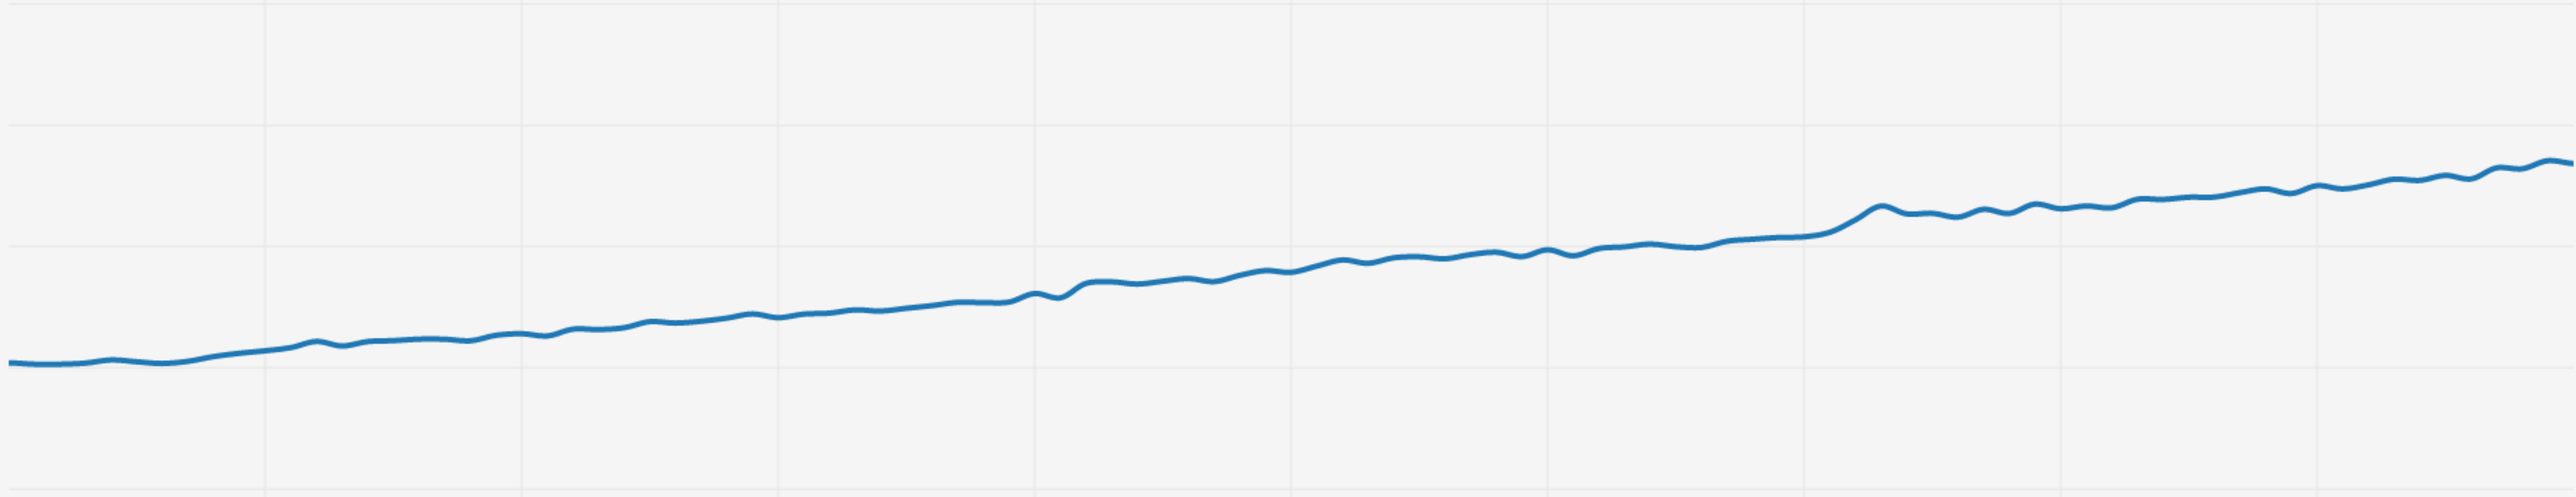

11:50 12:00 12:10 12:20 12:30 12:40 12:50 13:00 13:10 13:20 13:30

25

IMPACT

250

MS

LATENCY