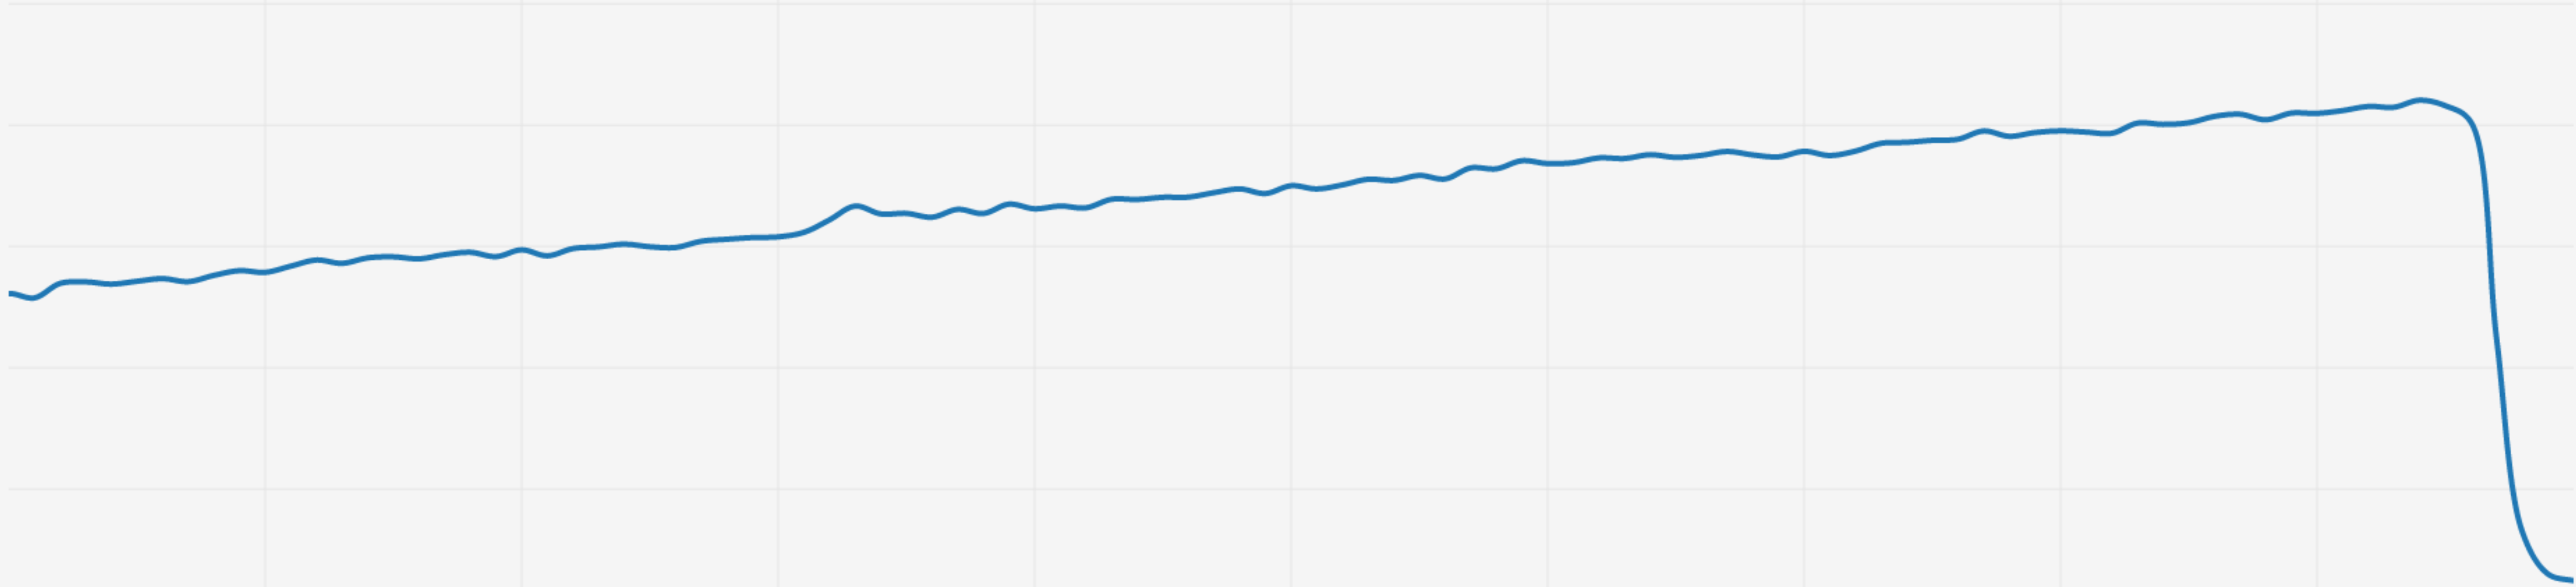

LATENCY

12:30 12:40 12:50 13:00 13:10 13:20 13:30 13:40 13:50 14:00 14:10

50

IMPACT

500

MS

LATENCY

12:40 12:50 13:00 13:10 13:20 13:30 13:40 13:50 14:00 14:10 14:20