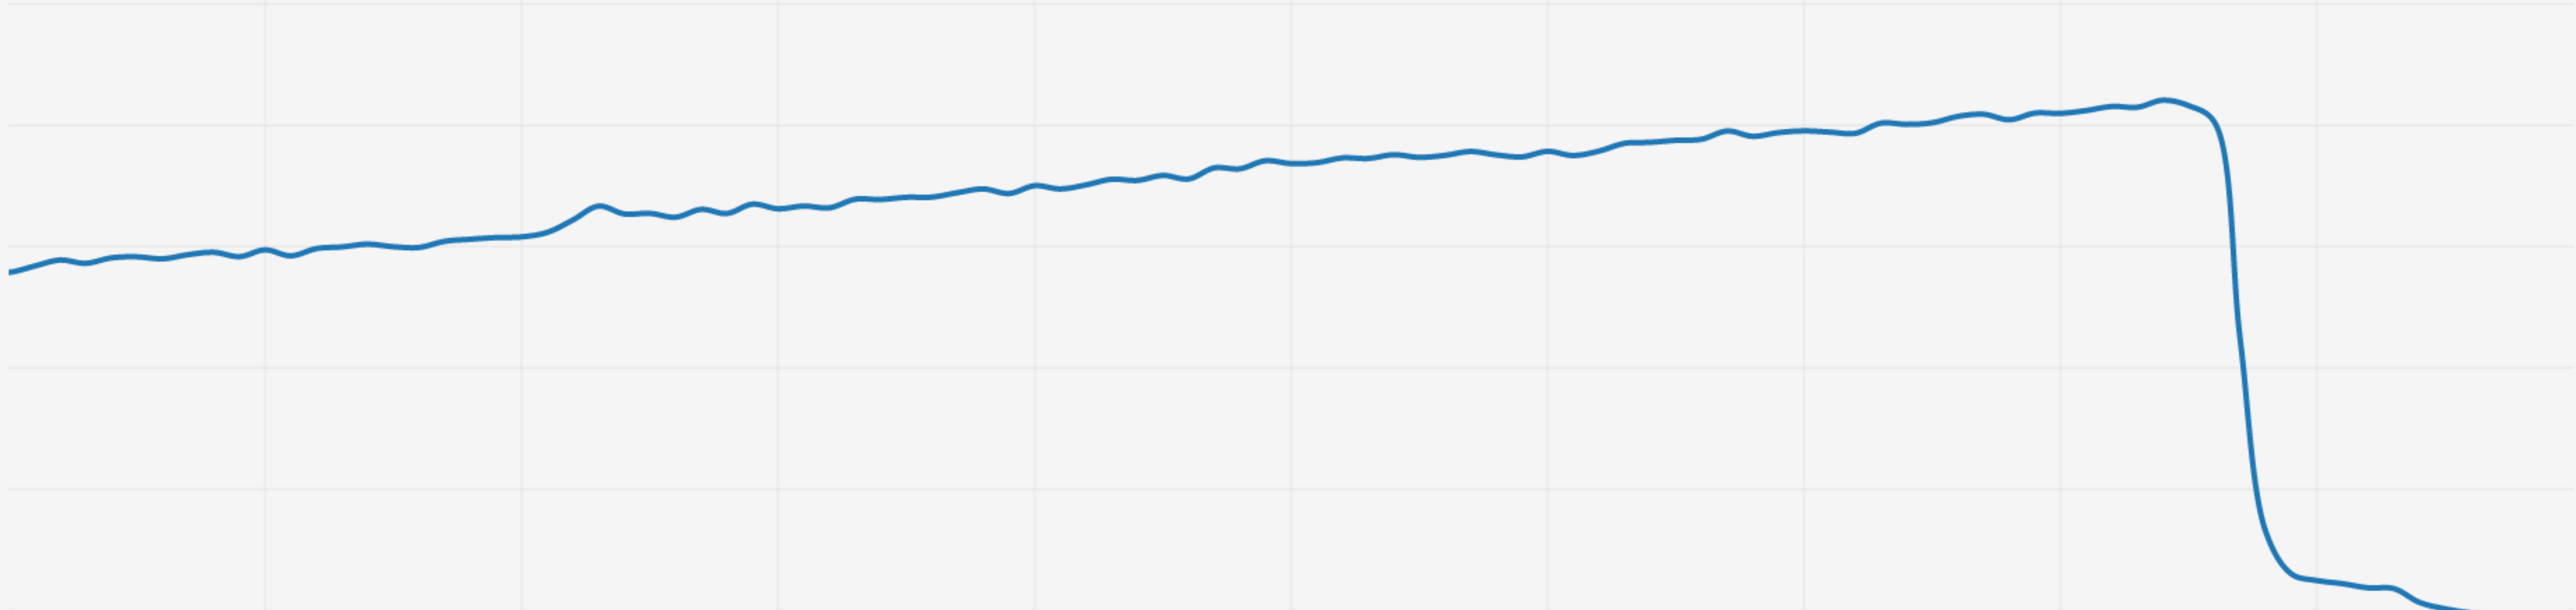

LATENCY

12:30 12:40 12:50 13:00 13:10 13:20 13:30 13:40 13:50 14:00 14:10

50

IMPACT

500

MS

LATENCY

12:40 12:50 13:00 13:10 13:20 13:30 13:40 13:50 14:00 14:10 14:20