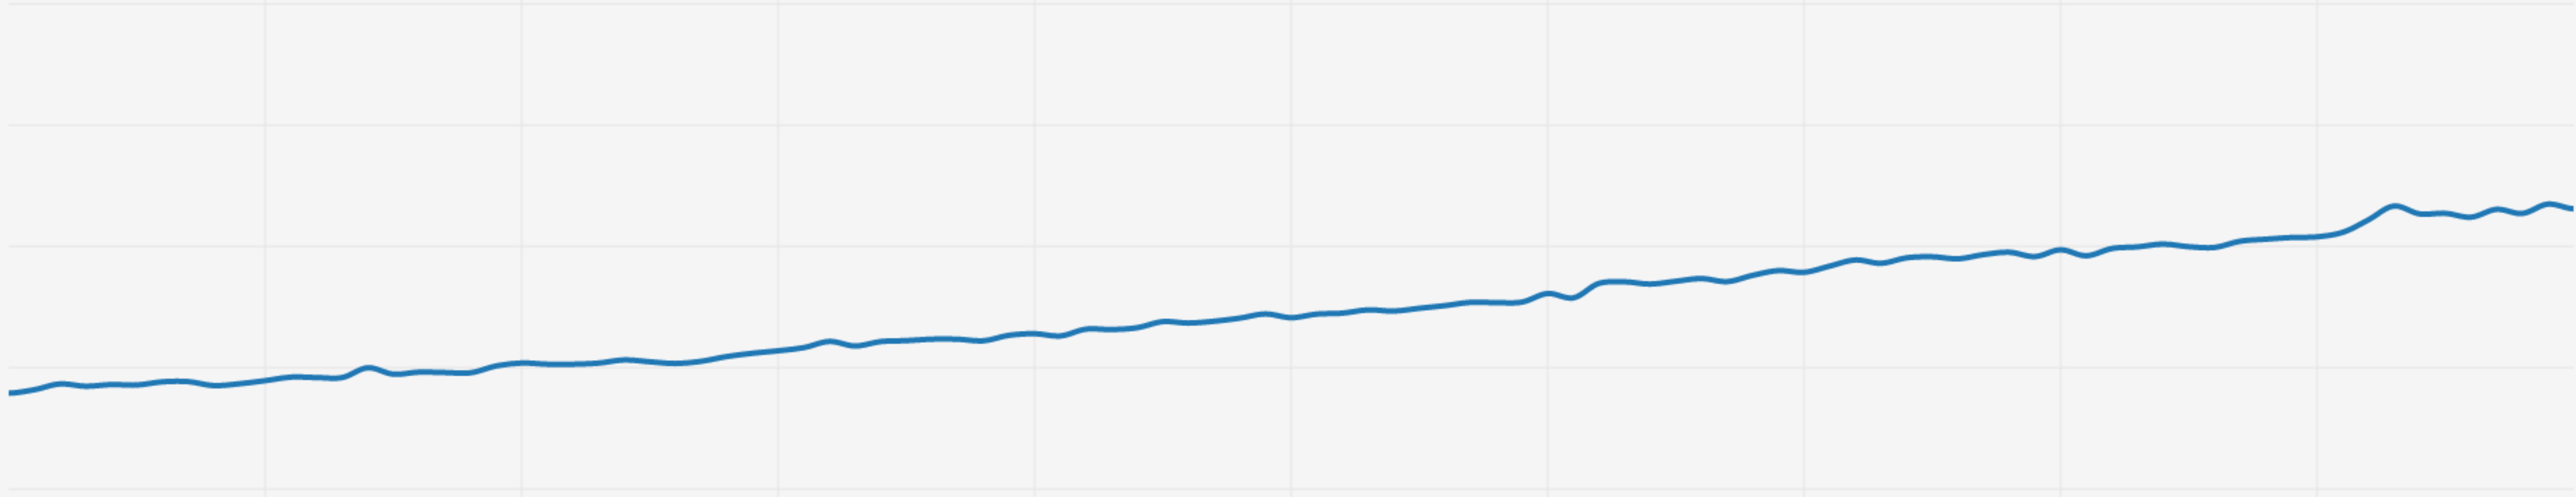

11:30 11:40 11:50 12:00 12:10 12:20 12:30 12:40 12:50 13:00 13:10

50

IMPACT

50

ms

LATENCY